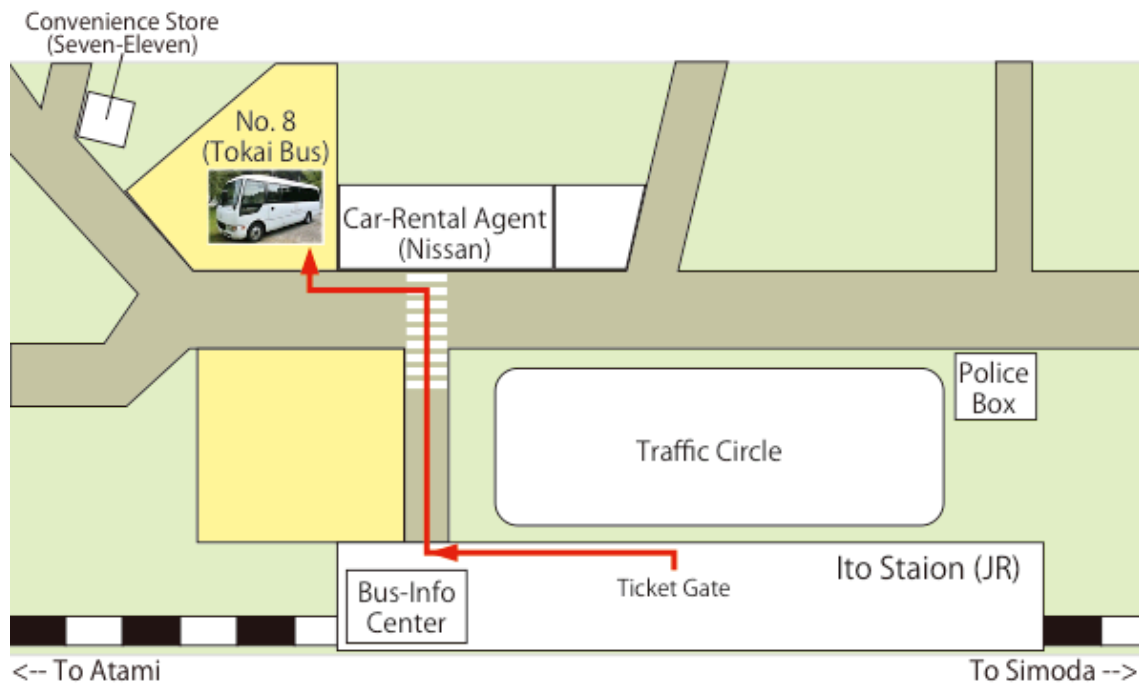

Traffic Information

[From Ito Station To Kawana Hotel]

Aug 25 (Fri)

Shuttle Bus; from Ito Station to Kawana Hotel (Reservations not required)

Departure Time: 12:00, 15:00, 16:45 (est. 30 min)

[DEPARTURE after conference]

(Place, Departure time ---<transportation>--- Arrival time, Place, Departure time)

Aug 27 (Sun)

After Conference: from Kawana Hotel to Tokyo

Kawana Hotel 13:00 ---<shuttle bus (30 min)>--- 13:30 Ito Station 13:45 ---<JR; local train (23 min)>--- 14:08 Atami Station 14:31--- <Shinkansen; Kodama 652 (45 min)> --- 15:16 Tokyo Station

After Optional Tour: from Ito Station to Tokyo

Ito Station 17:44 ---<JR; local train (27 min)>--- 18:11 Atami Station 18:31 ---<Shinkansen; Kodama 668 (45min) >--- 19:16 Tokyo Station

Aug 28 (Mon)

From KAI Ito Hotel to Ito Station

KAI Ito Hotel ---<on foot (10 min) or by taxi (5 min)>--- Ito Station

From Ito Station to Tokyo

Several choices from Ito Station to Tokyo Station

- (1) Ito Station 08:48 ---<JR; local train (23 min)>--- 09:11 Atami Station 09:29---
<Shinkansen; Kodama 632 (47 min)> --- 10:16 Tokyo Station
- (2) Ito Station 09:31 ---<JR; local train (24 min)>--- 09:55 Atami Station 10:31---
<Shinkansen; Kodama 636 (45min)>--- 11:16 Tokyo Station
- (3) Ito Station 10:16 --- <JR; local train (23 min)>--- 10:39 Atami Station (4 hours for
free time) 14:31--- <Shinkansen; Kodama 652 (45 min)>--- 15:16 Tokyo Station
- (4) Ito Station 11:05 ---<JR Super View Odoriko 2 (96 min)>--- 12:41 Tokyo Station